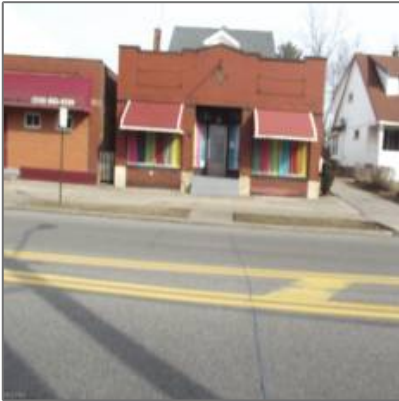

## Residential Lease

4,080 Sqft - 17051 Libby Rd, Maple Heights,  
Cuyahoga, Ohio, United States 44137